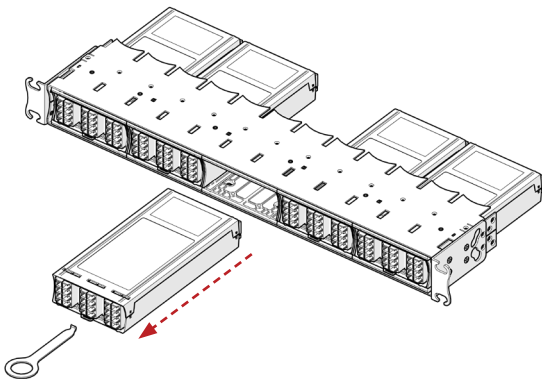

A comprehensive range of modules
can be configured to meet your
requirements

Zettonics Ten²¹ fibre management
solution will revolutionise your
optical infrastructure

Front Release / Lanzamiento Frontal /
Dégagement Devant / Rilascio Anteriore

Rear Release / Lanzamiento Trasera /
Dégagement Arrière / Rilascio Posteriore