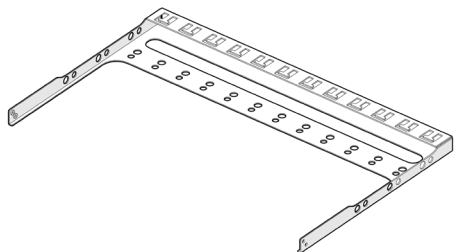

Tools Required / Herramientas Necesarias /
Outils Nécessaires / Strumenti Necessari

Rear Management - ZRMXX / Gestión Trasera
Gestion Arrière/ Gestione Posteriore