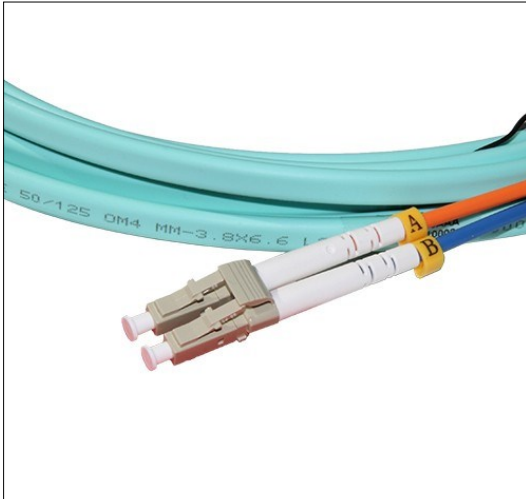

# OM4 SINGLEMODE FLAT TWIN RUGGEDISED FIBRE PATCH CABLES

---

-  These ruggedised fibre cables provide increased durability compared with standard fibre.
-  Available in 9 lengths from our local stock, although any length or colour can be made to order.
-  Each cable is tested and bagged individually with a test certificate.

## SPECIFICATIONS:

Sizing	Flat 7.5mm (50/125µ m)
Jacket	LSZH
Cable	OM4 Multimode
Connector	LC to LC
Type	2 Core
Max. Insertion Loss	0.3dB
Return Loss	< 20dB

5M	7M	10M	15M	20M	25M	30M	40M	50M
<a href="#">3960050</a>	<a href="#">3960070</a>	<a href="#">3960100</a>	<a href="#">3960150</a>	<a href="#">3960200</a>	<a href="#">3960250</a>	<a href="#">3960300</a>	<a href="#">3960400</a>	<a href="#">3960500</a>